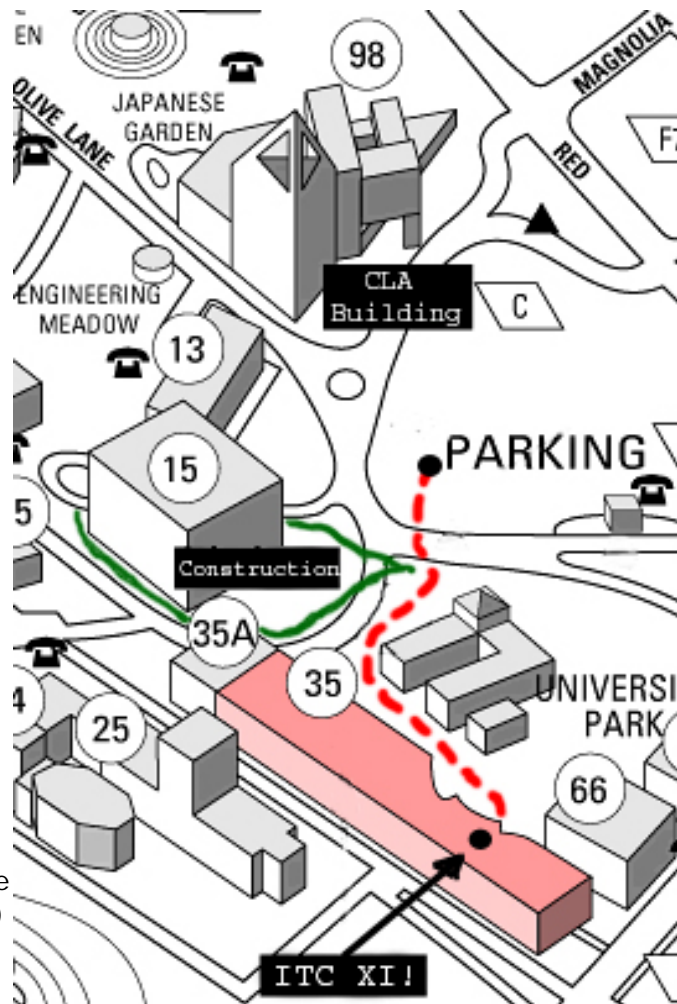

Inspire. Transform. Create.

event map

To ensure that the 11th IT Competition is an enjoyable experience for everyone, all logistics are considered – especially driving instructions! All event participants will be contacted prior to the event to ensure travel or lodging arrangements are in order. Use this guide as a supplement to your ITC-XI itinerary.

Building 35 is the Bronco Student Center. From the main parking lot, it is past the palm trees to the left of the University Library (red building). It has two levels, contains several restaurants, and is next to the Kellogg Art Gallery.

From Los Angeles:

Take the 10 freeway EAST and exit at Kellogg Drive.

From Orange County:

Take the 57 freeway NORTH to Temple Avenue and exit north (left-hand turn) to the campus.

From The Inland Empire:

Take the 10 freeway WEST and exit at Kellogg Drive.

From the Pasadena area:

Take the 210 freeway EAST to 57 Freeway SOUTH. Exit on Temple Avenue and turn north (right-hand turn) to the campus.